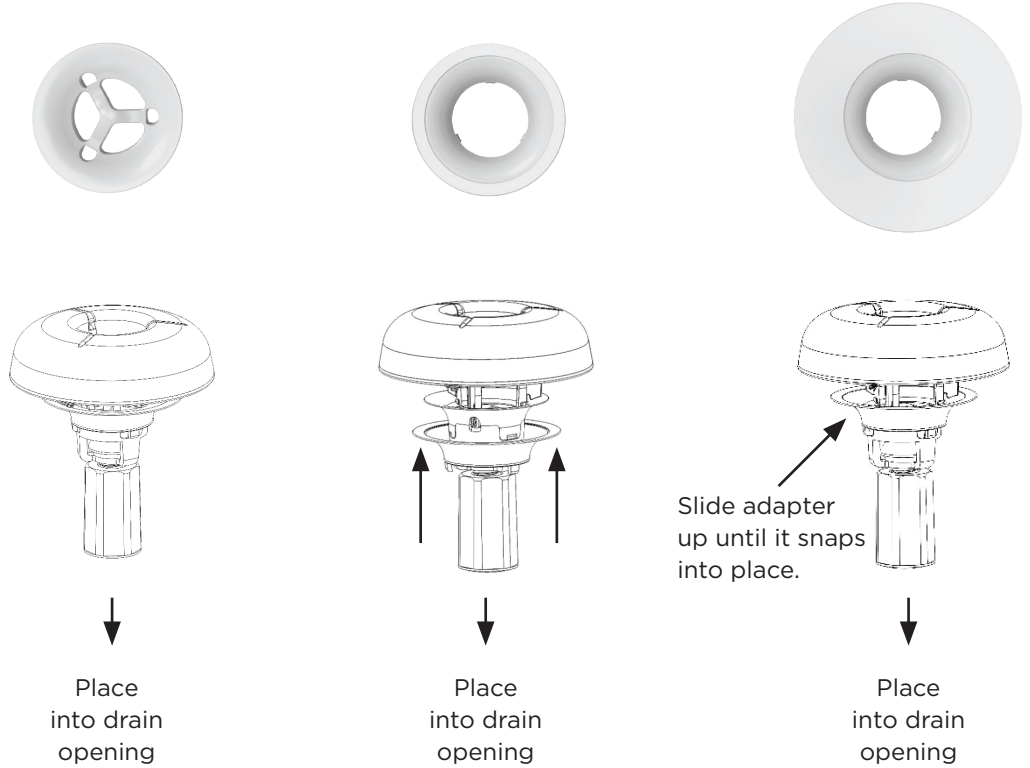

# INSTALLATION INSTRUCTIONS RETROFIT CARTRIDGE

Cartridge as it comes out of the box fits most drain openings.

Intuitive system of snap on caps to accommodate different drain sizes.

### Transparent Key-Ring Enzyme Cavity:

The key-ring cavity allows a clear view of the enzyme filling, and indicates when the cartridge needs to be replaced.